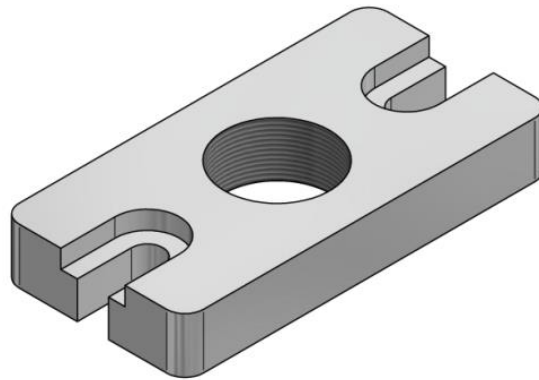

SIRIUS MOUNTING FLANGE

Product Code	AL - 142 - AX	
	Series Indicator (Airfield Lighting)	AL
	Product Indicator	142
	Description of product type (Accessory)	AX

Material - Aluminium

Description

Signalight

+40 254 515 465
office@signalight.com