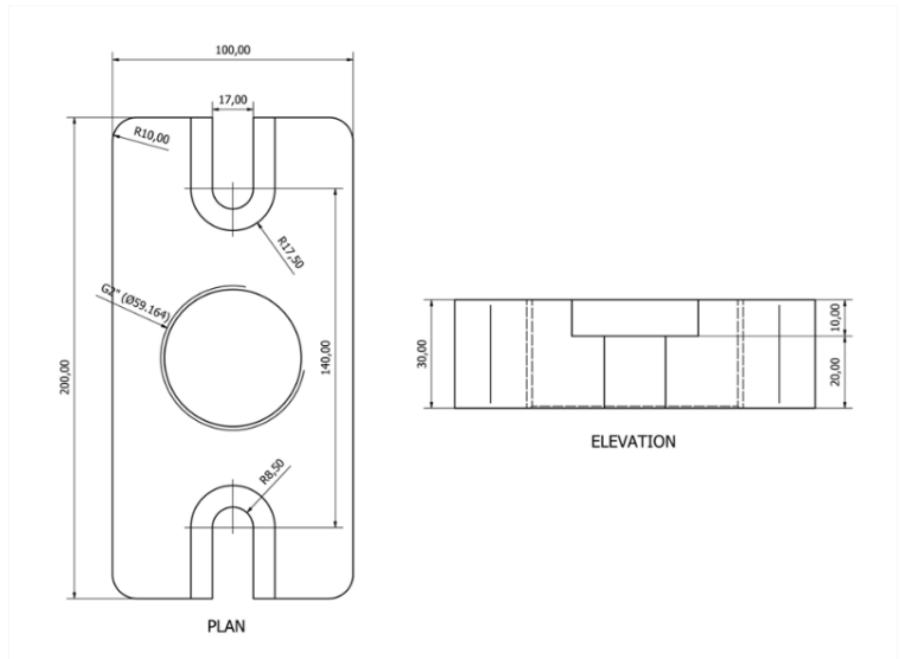

SIRIUS MOUNTING FLANGE

Product Code	AL - 142 - AX	
	Series Indicator (Airfield Lighting)	AL
	Product Indicator	142
	Description of product type (Accessory)	AX

Material - Aluminium

Description

Signalight

+40 254 515 465
office@signalight.com