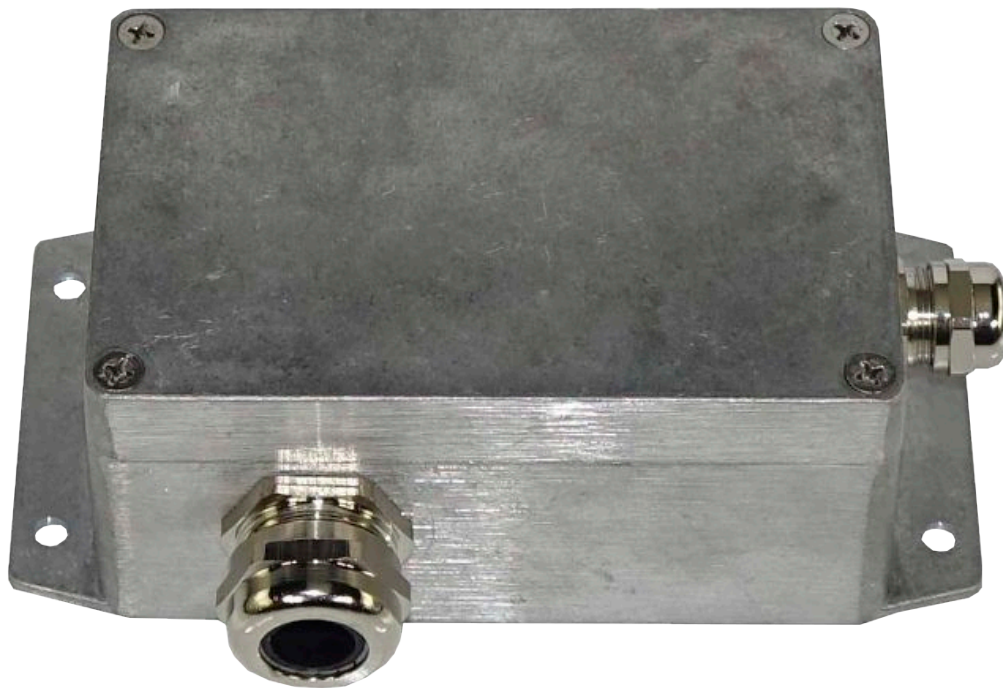

Metallic electrical junction box

Product Code	
	<p>AL - 139 - AX</p> <p>Series Indicator (Airfield Lighting) AL</p> <p>Product Indicator 139</p> <p>Description of product type (Accessory) AX</p>

Signalight